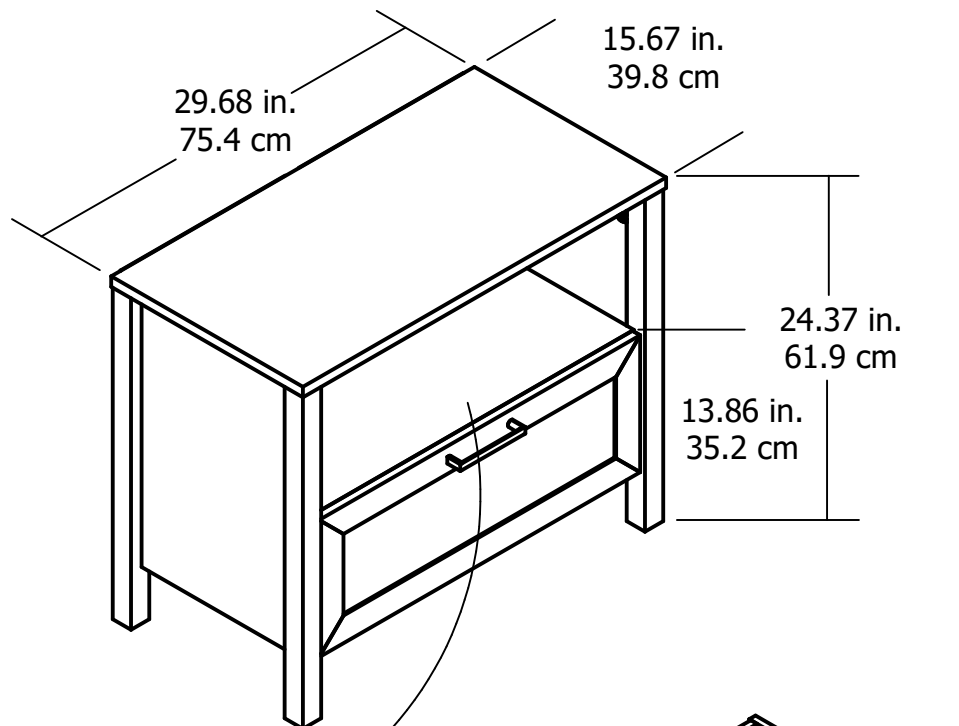

3325335COM

Shelf Area dimensions:

26.46 in. (67.2 cm) W

9.76 in. (24.8 cm) H

14.64 in. (37.2 cm) D

2.19 cubic feet

Interior Drawer dimensions:

24.41 in. (62.0 cm) W

5.89 in. (14.9 cm) H

12.97 in. (32.9 cm) D

1.08 cubic feet

Wood Breakdown: 92%

Total storage: 3.27 cubic feet

Overall Product Size:

29.68"W x 15.67"D x 24.37"H

75.4cm W x 39.8cm D x 61.9cm H